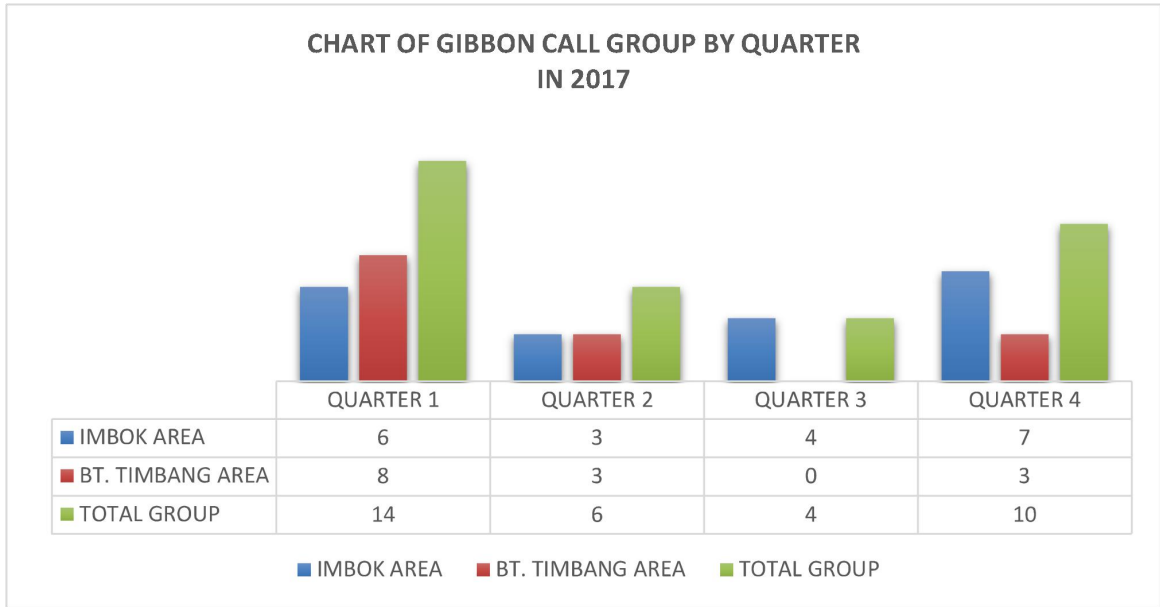

Borneon Gibbon Call Surveys

Survey Period	Gps Locations	Area survey	Gibbon Location ID	Total Groups of Bornean Gibbon detected in year 2017
Quarter 1 (Jan-march 2017)		Mount Magdalena FR.	IGC-1	1
		Mount Magdalena FR.	IGC-4	3
		Northern Gnunung Rara (New Ext.)	IGC-12	2
		Mount Magdalena FR.	BTGC-2	2
		Mount Magdalena FR.	BTGC-3	3
		Mount Magdalena FR.	BTGC-4	3
Quarter 2 (Apr-june 2017)		Northern Gnunung Rara (New Ext.)	IGC-13	1
		Mount Magdalena FR.	IGC-3	2
		Mount Magdalena FR.	BTGC-2	3
Quarter 3 (July-Sep 2017)		Mount Magdalena FR.	IGC-8	3
		Mount Magdalena FR.	IGC-11	1
Quarter 4 (Oct-Dec 2017)		Northern Gnunung Rara (New Ext.)	IGC-10	4
		Mount Magdalena FR.	IGC-4	3
		Mount Magdalena FR.	BTGC-3	1
		Mount Magdalena FR.	BTGC-5	2
		TOTAL :	15	34

Table 1: Borneon Gibbon

Figure 1: Chart of Gibbon Call Group by Quarter in 2017

Summary

According to the acquired data it shows that, *34 group of Bornean Gibbon* were recorded at 15 observation location which is known as suitable for Gibbon observation area. These observations were made throughout 2017.